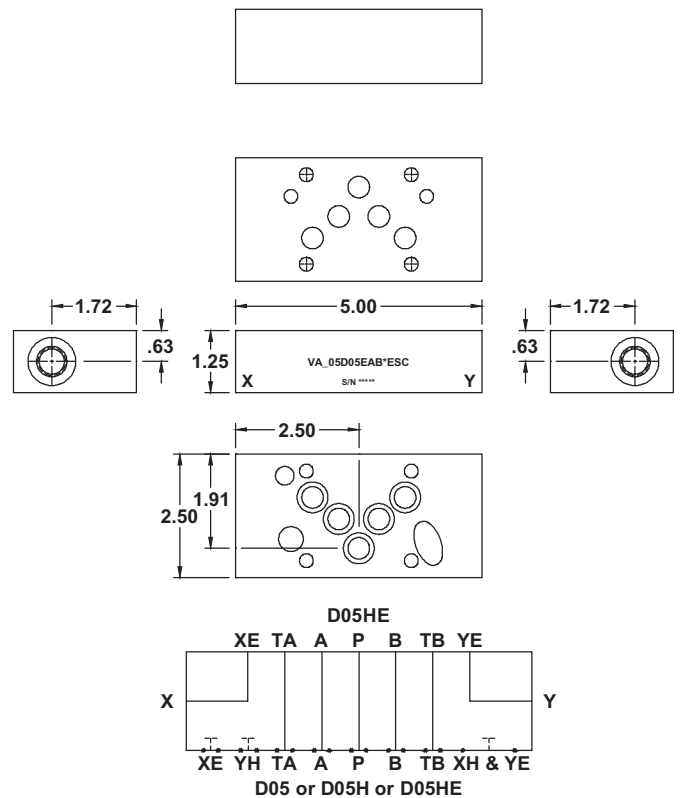

Lynch MANIFOLDS & VALVE PACKS

D05 to D05H - Valve Adapters - D05 to D05HE

3 VALVE ADAPTERS

External X&Y Port Connections

VA_05D05HAB*ESC

- Adapter includes:**
 5 - 014 O-ring viton
 1 - 010 O-ring viton
 1 - 012 O-ring viton
 1 - 016 O-ring viton

External X&Y Port Connections

VA_05D05EAB*ESC

- Adapter includes:**
 5 - 014 O-ring viton
 1 - 010 O-ring viton
 1 - 012 O-ring viton
 1 - 016 O-ring viton

PART NUMBER SYSTEM

WE RESERVE THE RIGHT TO DISCONTINUE MODELS, OR CHANGE SPECIFICATIONS WITHOUT NOTICE OR INCURRING OBLIGATION