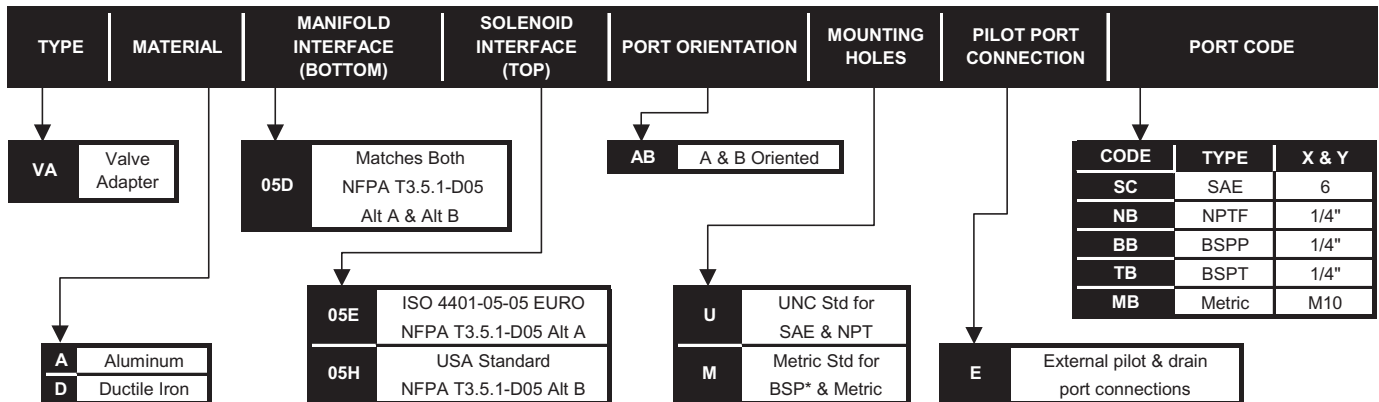

Lynch MANIFOLDS & VALVE PACKS

D05 to D05H - Valve Adapters - D05 to D05HE

3 VALVE ADAPTERS

External X&Y Port Connections

VA_05D05HAB*ESC

- Adapter includes:**
 5 - 014 O-ring viton
 1 - 010 O-ring viton
 1 - 012 O-ring viton
 1 - 016 O-ring viton

External X&Y Port Connections

VA_05D05EAB*ESC

- Adapter includes:**
 5 - 014 O-ring viton
 1 - 010 O-ring viton
 1 - 012 O-ring viton
 1 - 016 O-ring viton

PART NUMBER SYSTEM

WE RESERVE THE RIGHT TO DISCONTINUE MODELS, OR CHANGE SPECIFICATIONS WITHOUT NOTICE OR INCURRING OBLIGATION

Lynch Products Can Be Modified to Suit Your Application