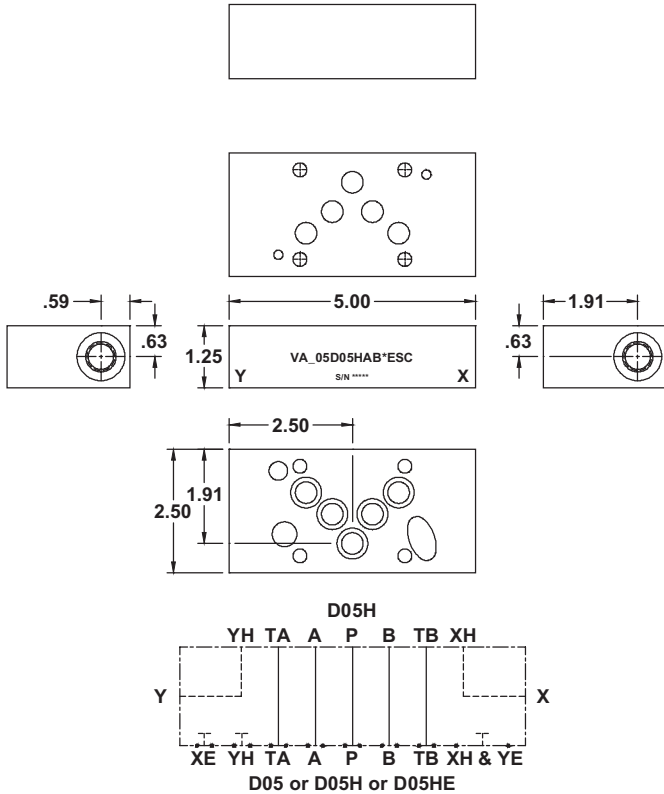

Lynch MANIFOLDS & VALVE PACKS

D05 to D05H - Valve Adapters - D05 to D05HE

3 VALVE ADAPTERS

External X&Y Port Connections

VA_05D05HAB*ESC

- Adapter includes:**
 5 - 014 O-ring viton
 1 - 010 O-ring viton
 1 - 012 O-ring viton
 1 - 016 O-ring viton

External X&Y Port Connections

VA_05D05EAB*ESC

- Adapter includes:**
 5 - 014 O-ring viton
 1 - 010 O-ring viton
 1 - 012 O-ring viton
 1 - 016 O-ring viton

PART NUMBER SYSTEM

WE RESERVE THE RIGHT TO DISCONTINUE MODELS, OR CHANGE SPECIFICATIONS WITHOUT NOTICE OR INCURRING OBLIGATION