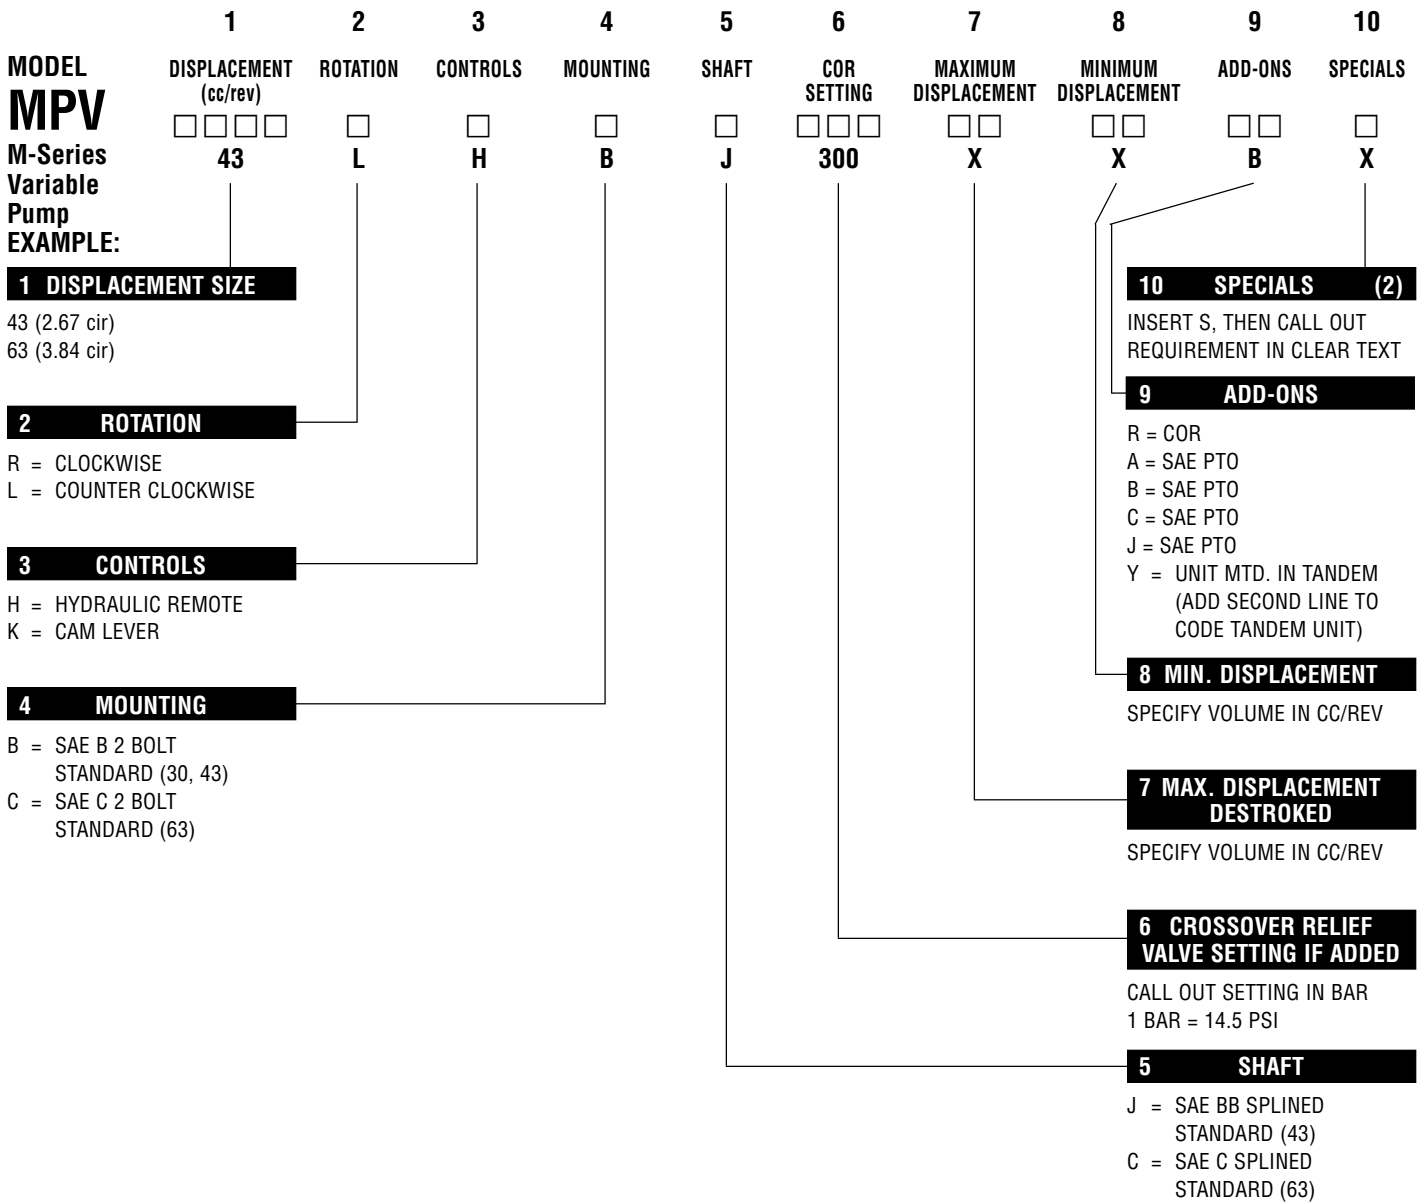

MODEL CODES

EDITION III

Linde Hydraulics Corporation

5089 West Western Reserve Road

Canfield, Ohio 44406

Telephone: (330) 533-6801

Fax: (330) 533-2091

Model Codes for M-Series Closed Loop Pumps

NOTES: (1) If codes are not used, insert the letter "X".
 (2) If a unit is a special execution, insert "S" at the end of the code description.