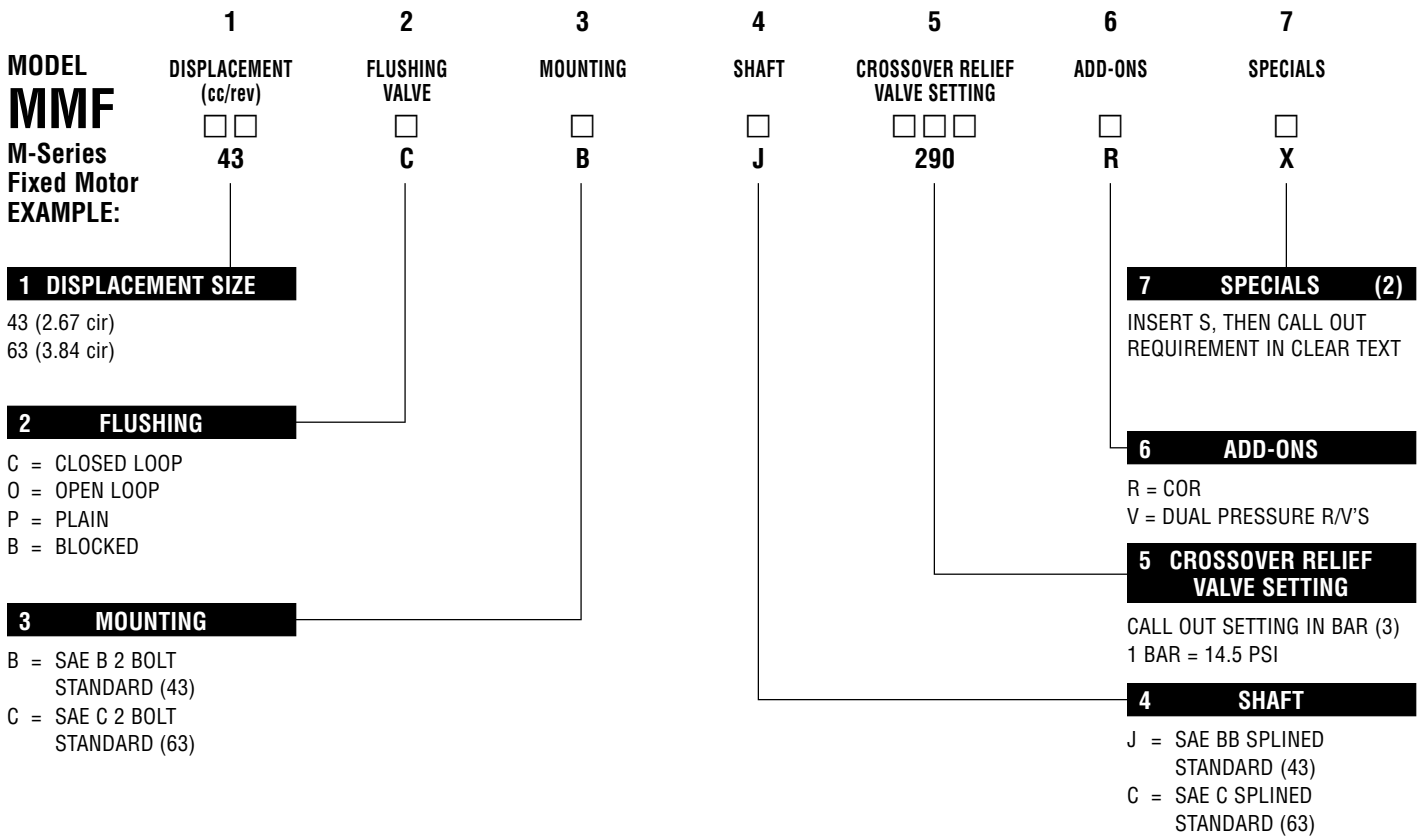

# MODEL CODES

EDITION III

**Linde Hydraulics Corporation**

5089 West Western Reserve Road

Canfield, Ohio 44406

Telephone: (330) 533-6801

Fax: (330) 533-2091

# Model Codes for M-Series Fixed Displacement Motors

- NOTES:** (1) If codes **are not** used, insert the letter "X".  
 (2) If a unit is a **special execution**, insert "S" at the end of the code description.  
 (3) Specify lower setting in bar in position 5, then call out in clear text higher setting.