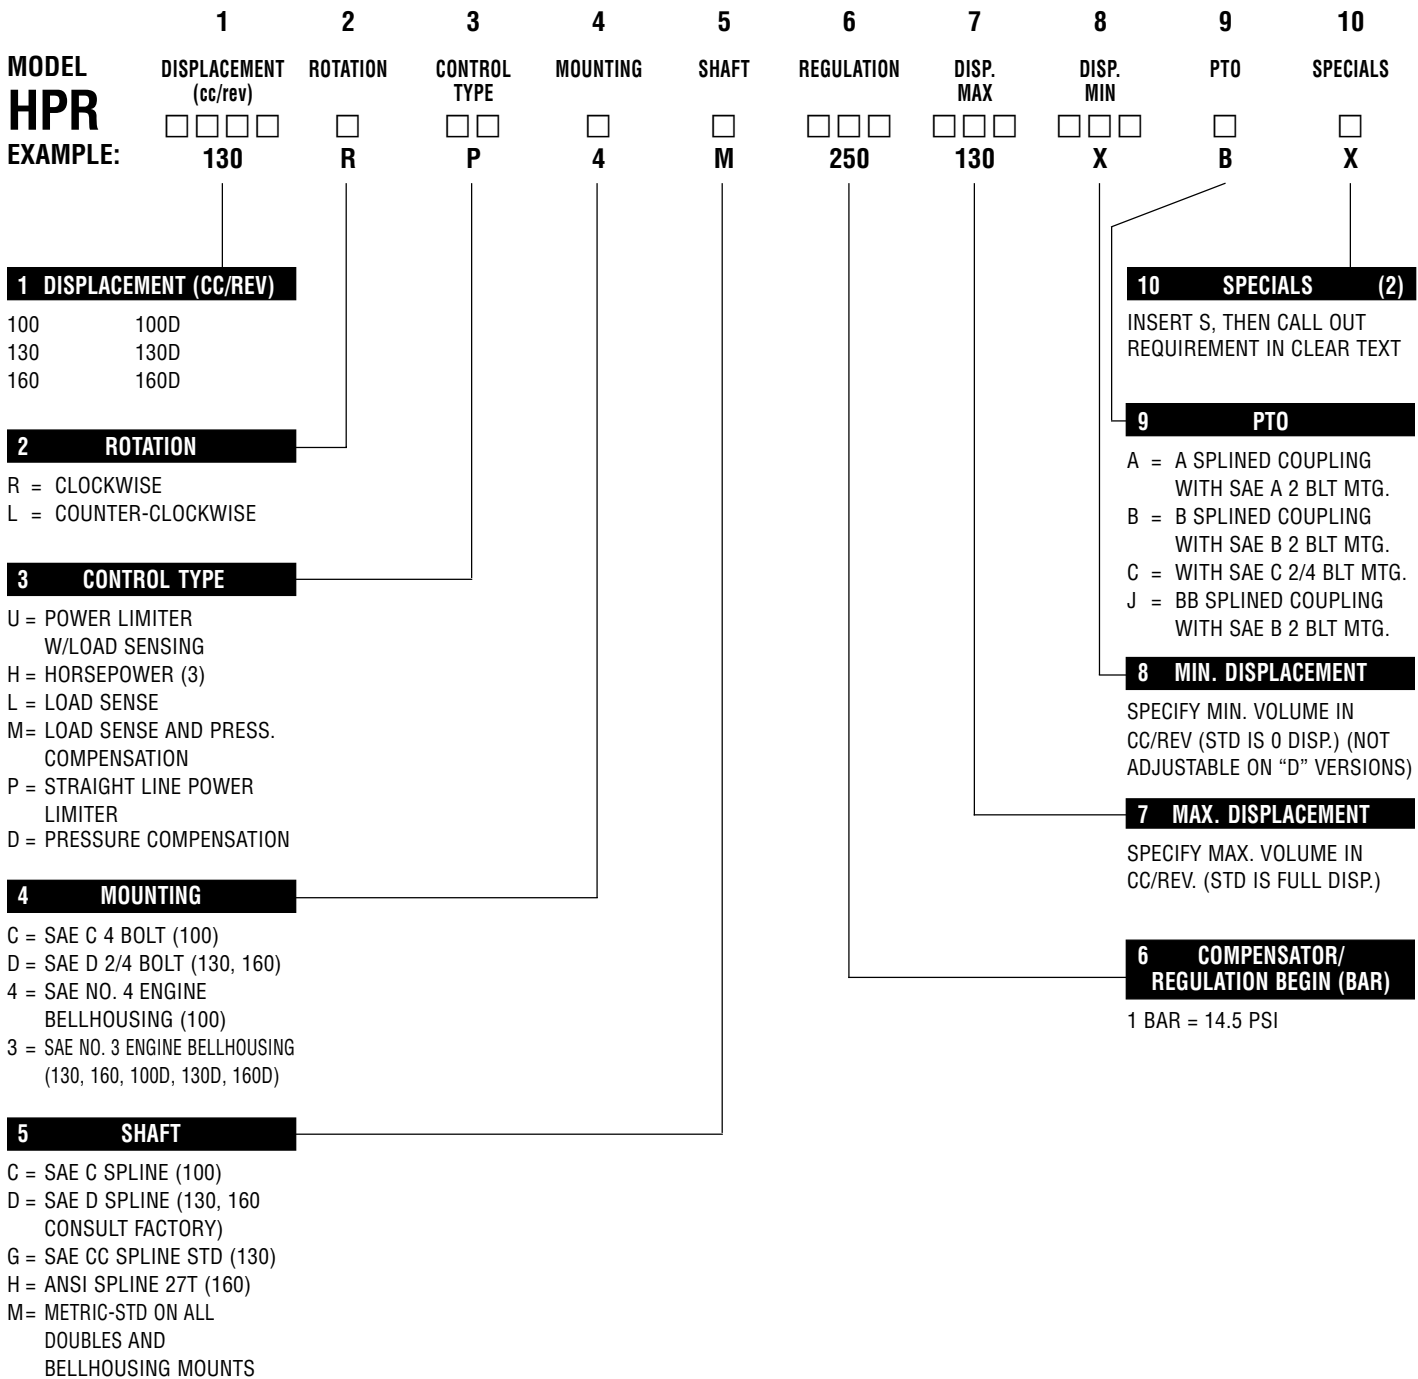

MODEL CODES

EDITION III

Linde Hydraulics Corporation

5089 West Western Reserve Road

Canfield, Ohio 44406

Telephone: (330) 533-6801

Fax: (330) 533-2091

Model Codes for H-Series-01 Open Loop Pumps

- NOTES:** (1) If codes **are not** used, insert the letter "X".
 (2) If a unit is a **special execution**, insert "S" at the end of the code description.
 (3) For horsepower controls provide:
 Input Speed
 Maximum Displacement
 Horsepower