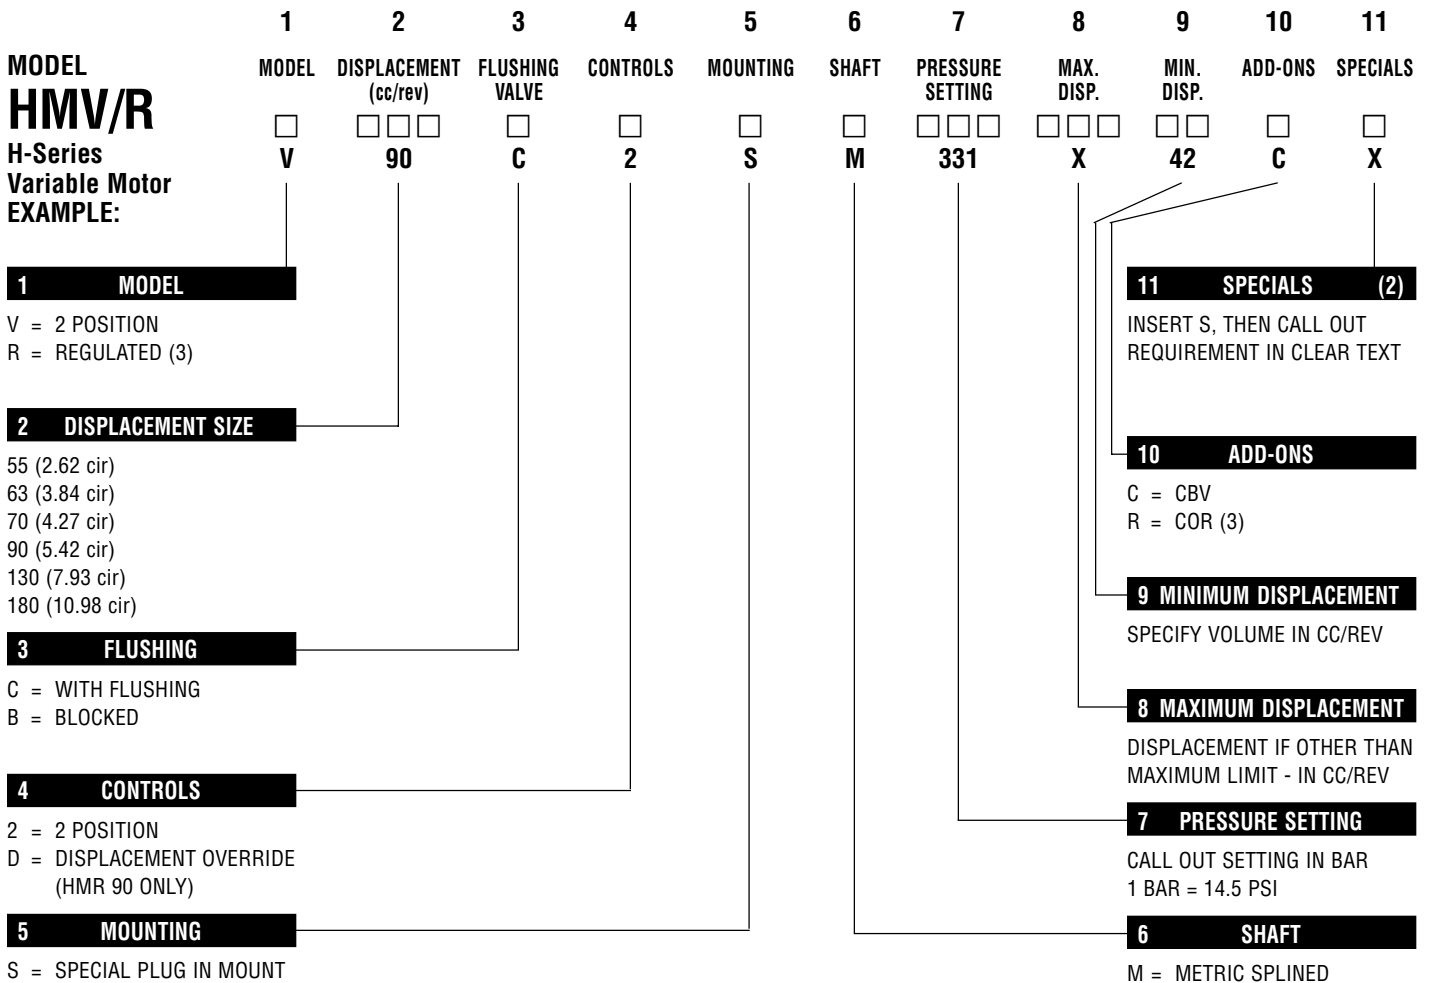

MODEL CODES

EDITION III

Linde Hydraulics Corporation

5089 West Western Reserve Road

Canfield, Ohio 44406

Telephone: (330) 533-6801

Fax: (330) 533-2091

Model Codes for H-Series-01 Variable Displacement Motors for GKs

- NOTES:** (1) If codes are not used, insert the letter "X".
 (2) If a unit is a **special execution**, insert "S" at the end of the code description.
 (3) For HMR motors, specify regulation begin setting in bar in column 7, enter "S" in column 11 and specify COR pressure in bar.