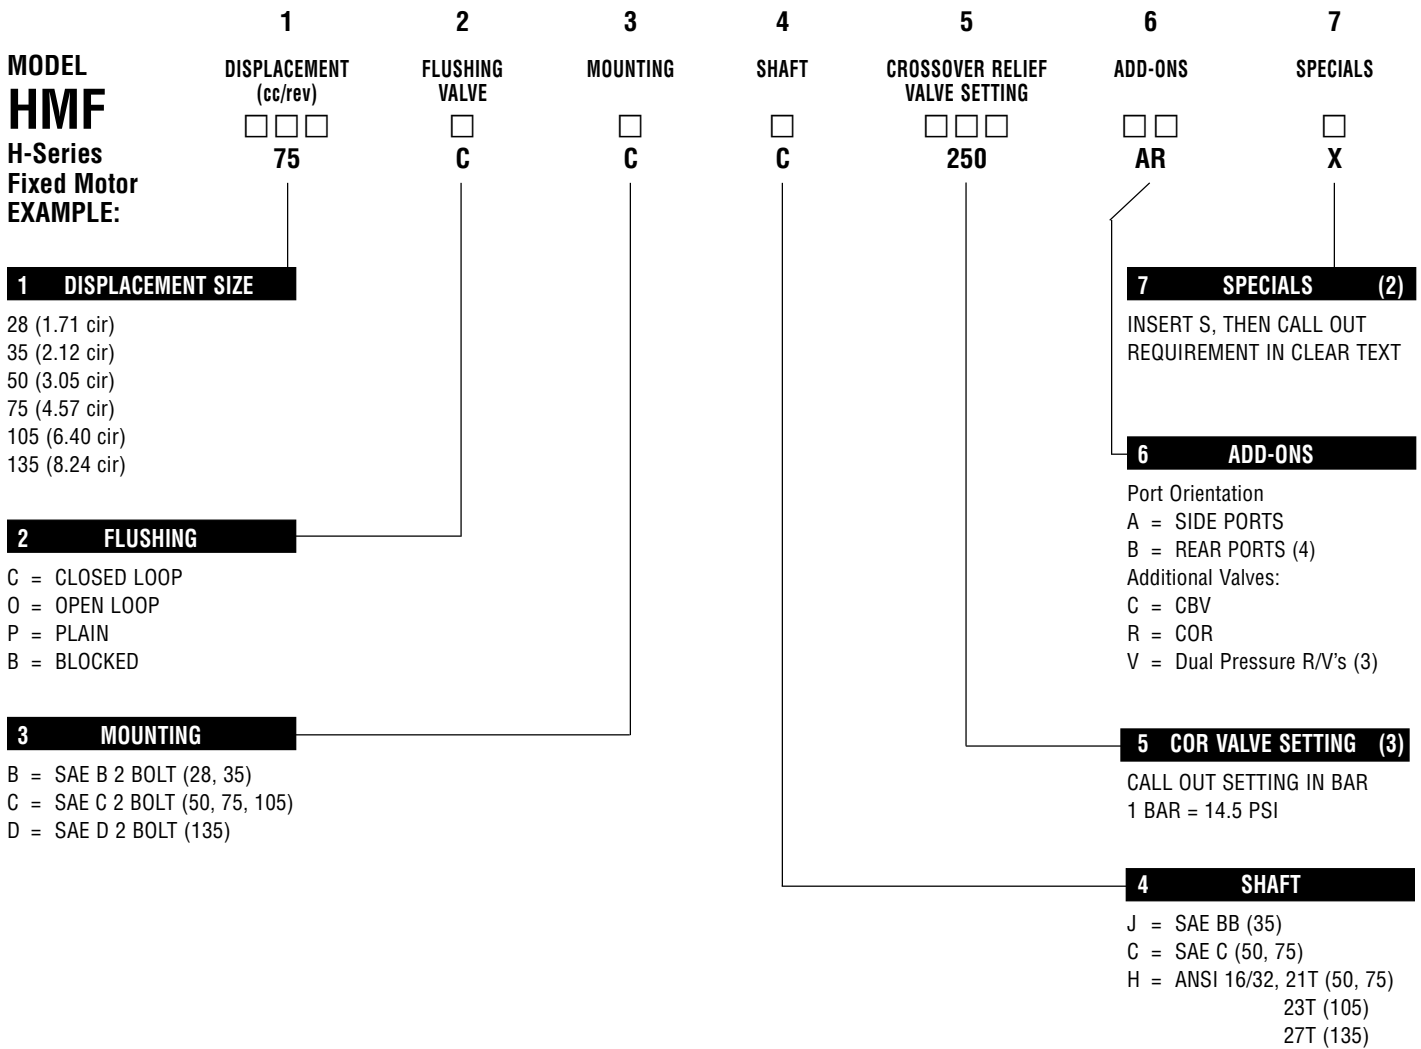

# MODEL CODES

EDITION III

**Linde Hydraulics Corporation**

5089 West Western Reserve Road

Canfield, Ohio 44406

Telephone: (330) 533-6801

Fax: (330) 533-2091

# Model Codes for H-Series-02, Fixed Displacement Motors

- NOTES:** (1) If codes are not used, insert the letter "X".  
 (2) If a unit is a **special execution**, insert "S" at the end of the code description.  
 (3) Specify lower setting in bar in position 5, then call out in clear text higher setting.  
 (4) Side ports are standard. End ports are not normally available. Consult factory.