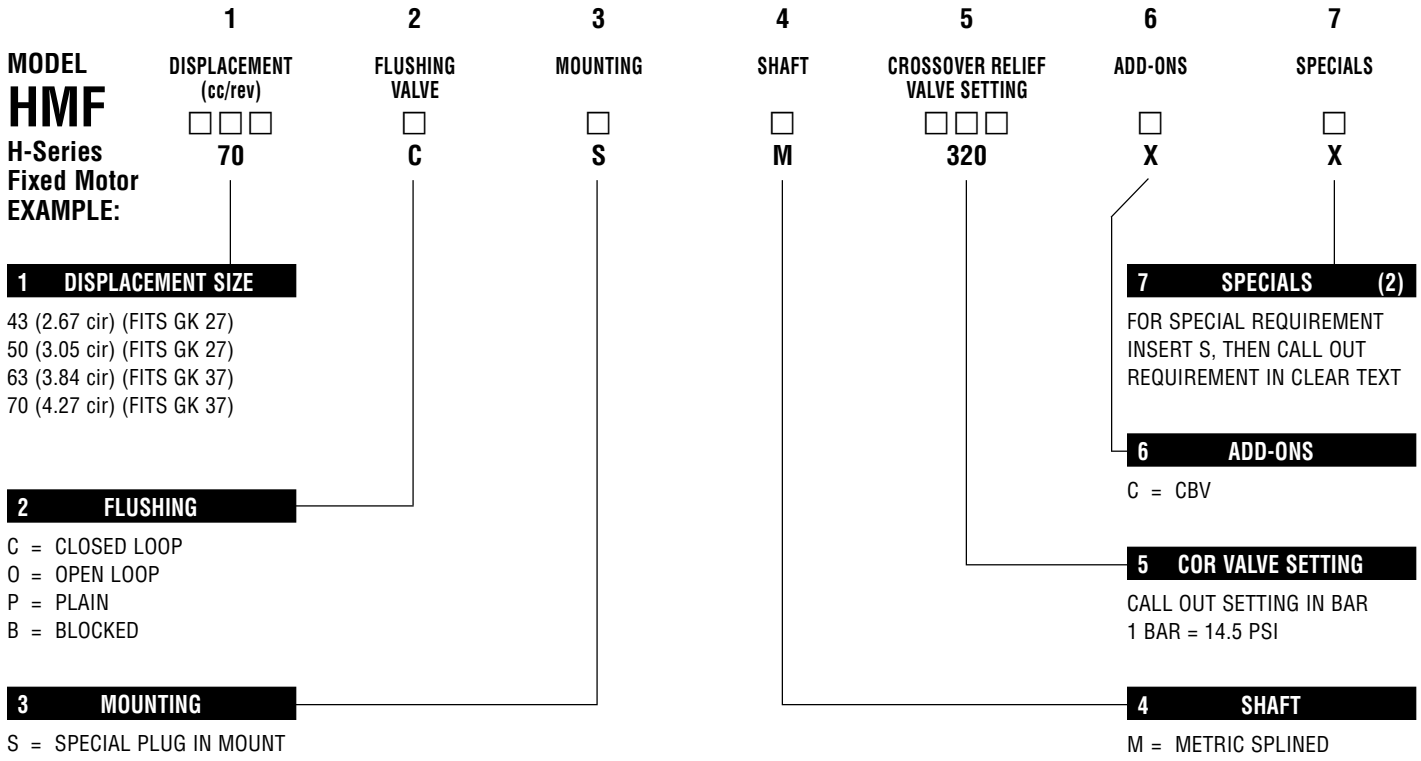

MODEL CODES

EDITION III

Linde Hydraulics Corporation

5089 West Western Reserve Road

Canfield, Ohio 44406

Telephone: (330) 533-6801

Fax: (330) 533-2091

Model Codes for H-Series-01 Fixed Displacement Motors for GK Gear Boxes

NOTES: (1) If codes are not used, insert the letter "X".
 (2) If a unit is a special execution, insert "S" at the end of the code description.