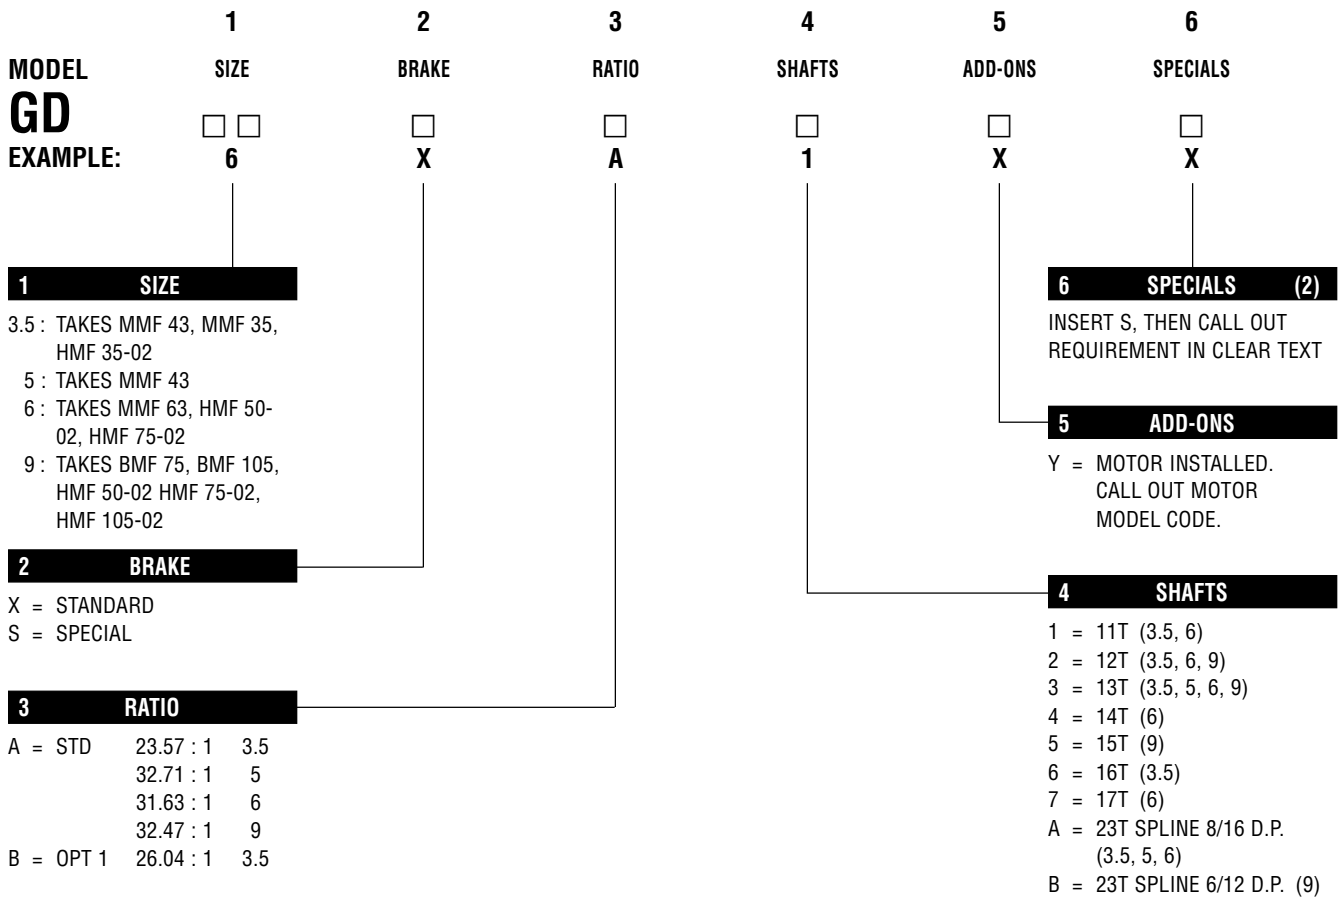

# MODEL CODES

EDITION III

**Linde Hydraulics Corporation**

5089 West Western Reserve Road

Canfield, Ohio 44406

Telephone: (330) 533-6801

Fax: (330) 533-2091

# Model Codes for Swing Drive Gear Boxes

**NOTE:** (1) If codes are not used, insert the letter "X".  
 (2) If a unit is a special execution, insert "S" at the end of the code description.