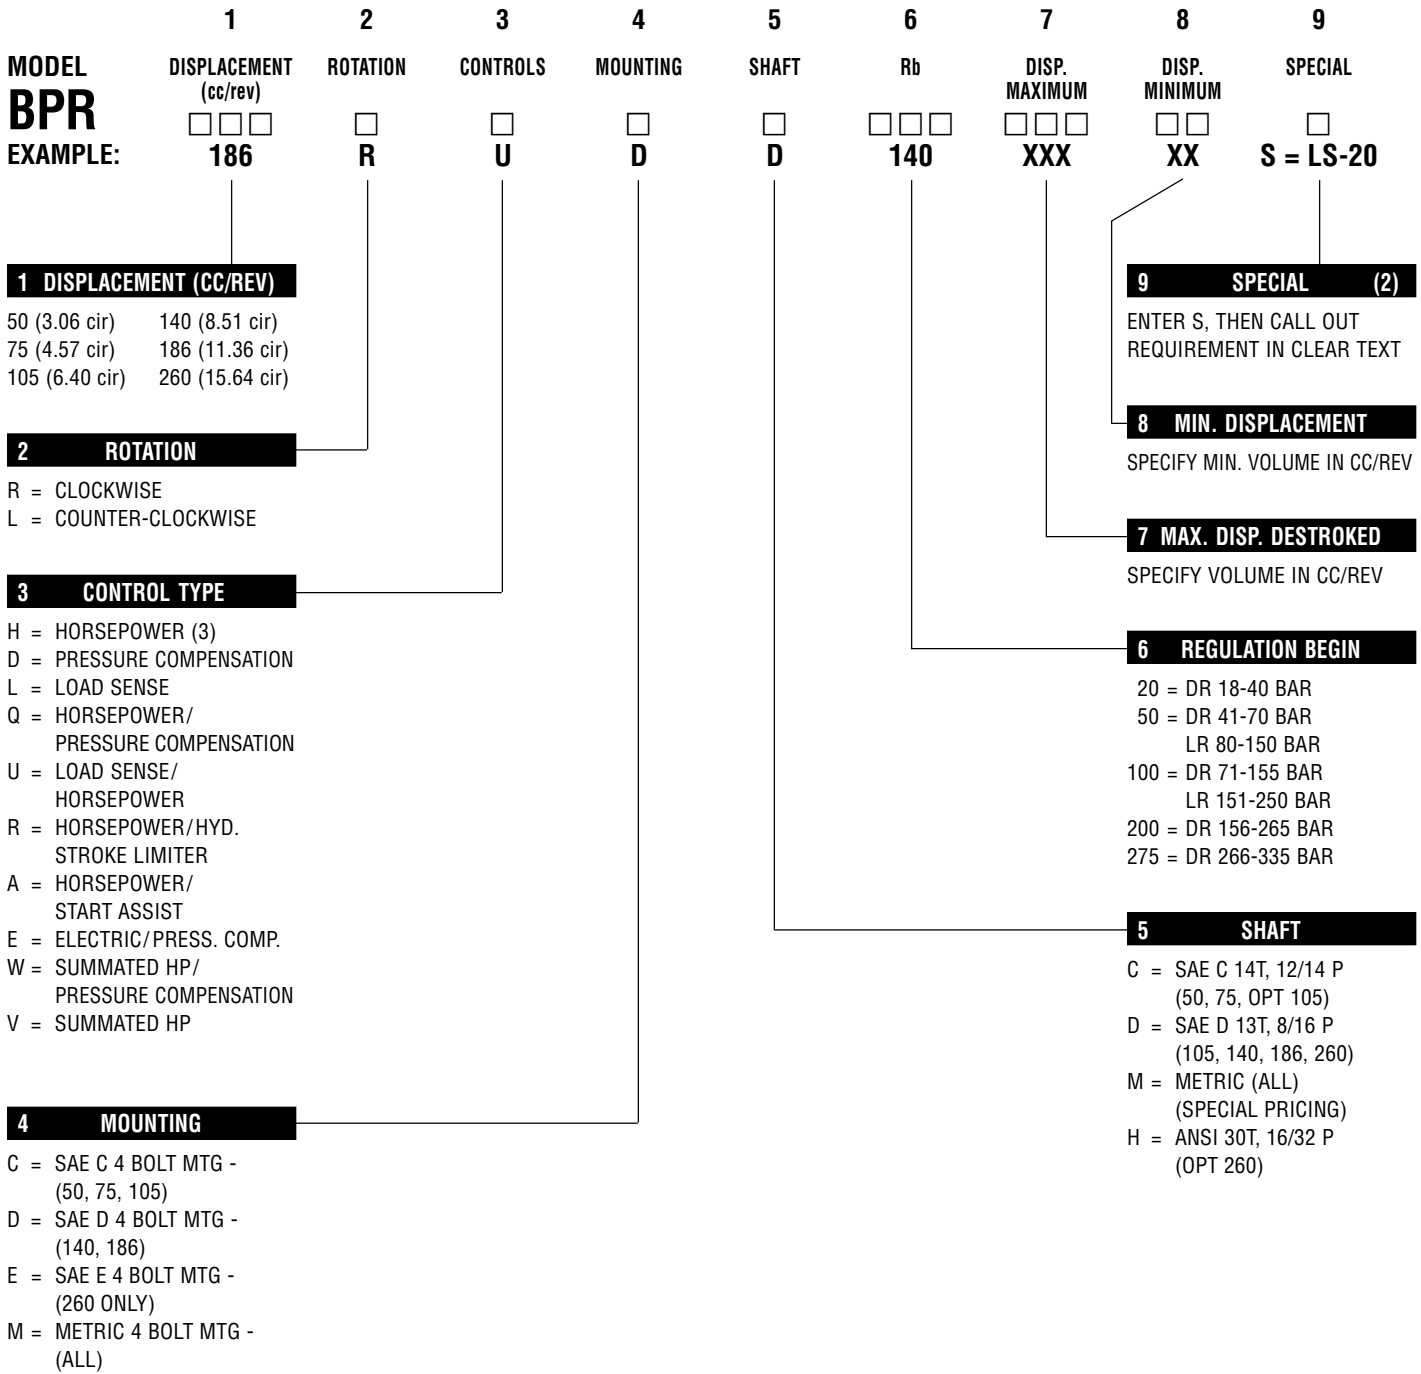

MODEL CODES

EDITION III

Linde Hydraulics Corporation

5089 West Western Reserve Road

Canfield, Ohio 44406

Telephone: (330) 533-6801

Fax: (330) 533-2091

Model Codes for B-Series Open Loop Pumps

NOTES: (1) If codes are **not** used, insert the letter "X".
 (2) If a unit is a **special execution**, insert "S" at the end of the code description.
 (3) For horsepower controls provide:
 Input Speed
 Maximum Displacement
 Horsepower