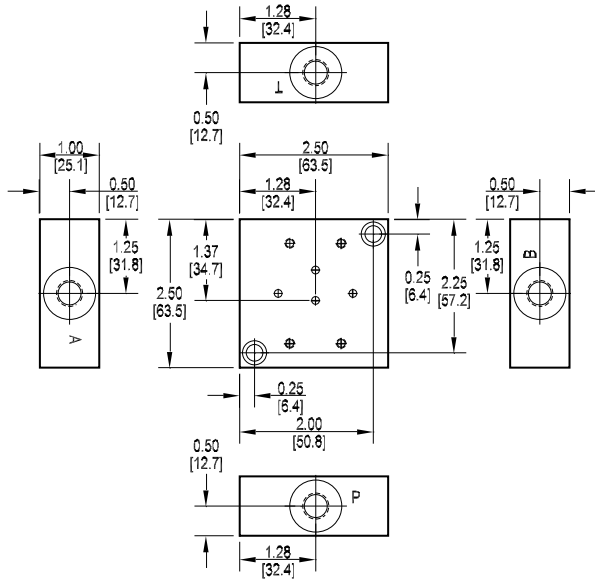

Daman S82 Servo Subplate

Side Ported Subplate

Valve mtg: Metric M4-0.7mm ISO 6H x 0.50 [12.7] DP
 Subplate mounting hardware is supplied.
 See page 102 for itemized list.

5

Specifications, descriptions, and dimensional data are subject to correction or change without notice or incurring obligation.