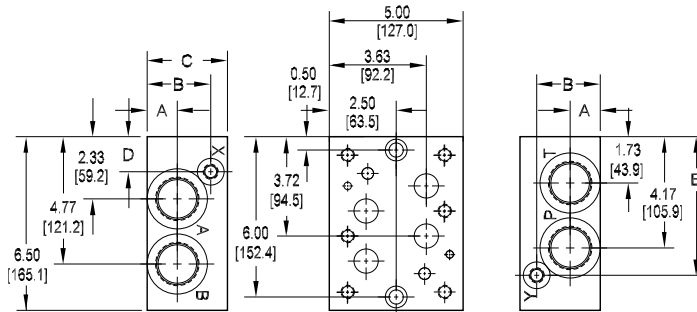

## Daman S79 Servo Subplate

### Side Ported Subplate

Valve mtg: UNC 0.44-14 x 1.12 DP or  
Metric M12-1.75mm ISO 6H x [28.4] DP

**Subplate mounting hardware is supplied.**

See page 102 for itemized list.

Dimension	A	B	C	D	E
*S79SPS20S	1.13 [28.6]	2.38 [60.3]	3.00 [76.2]	1.31 [33.3]	5.19 [131.8]
*S79SPS20M	1.63 [41.3]	3.13 [79.4]	4.00 [101.6]	1.38 [34.9]	5.13 [130.2]