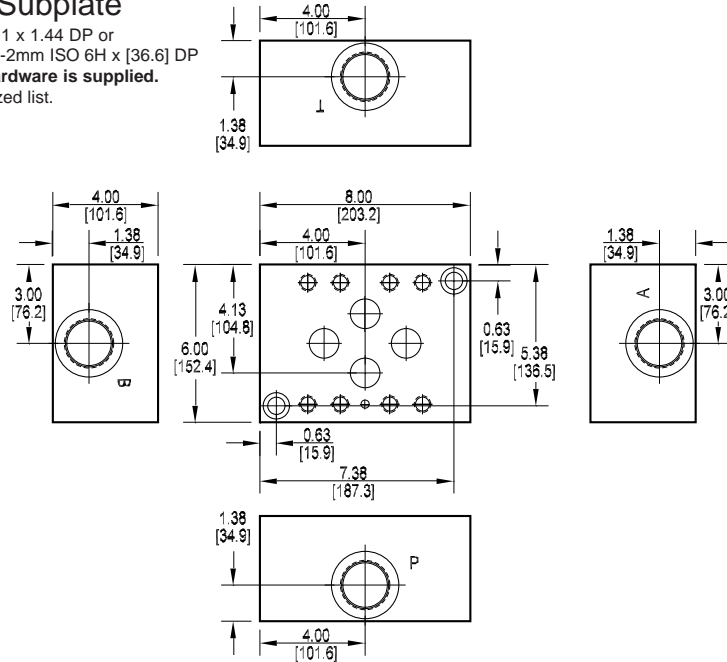

Daman S78 Servo Subplate

Side Ported Subplate

Valve mtg: UNC 0.63-11 x 1.44 DP or
Metric M16-2mm ISO 6H x [36.6] DP
Subplate mounting hardware is supplied.
See page 102 for itemized list.

Specifications, descriptions, and dimensional data are subject to correction or change without notice or incurring obligation.