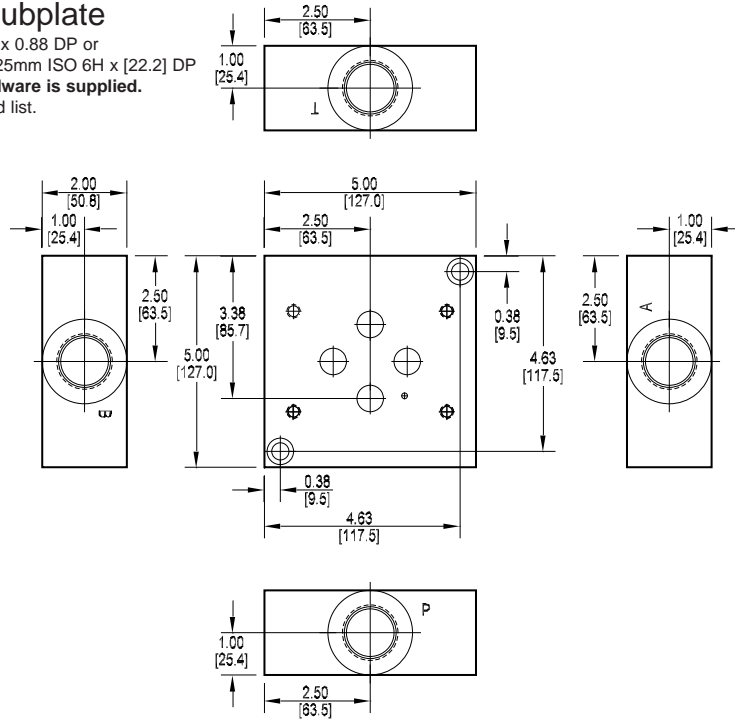

Daman S77 Servo Subplate

Side Ported Subplate

Valve mtg: UNC 0.31-18 x 0.88 DP or
Metric M8-1.25mm ISO 6H x [22.2] DP
Subplate mounting hardware is supplied.
See page 102 for itemized list.

5

Specifications, descriptions, and dimensional data are subject to correction or change without notice or incurring obligation.