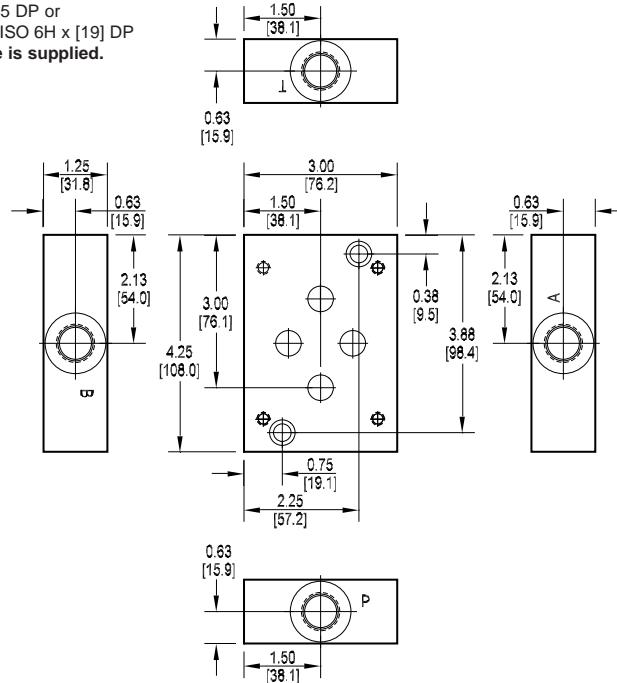

Daman S76 Servo Subplate

Side Ported Subplate

Valve mtg: UNC 0.25-20 x 0.75 DP or
Metric M6-1.0mm ISO 6H x [19] DP
Subplate mounting hardware is supplied.
See page 102 for itemized list.

Specifications, descriptions, and dimensional data are subject to correction or change without notice or incurring obligation.