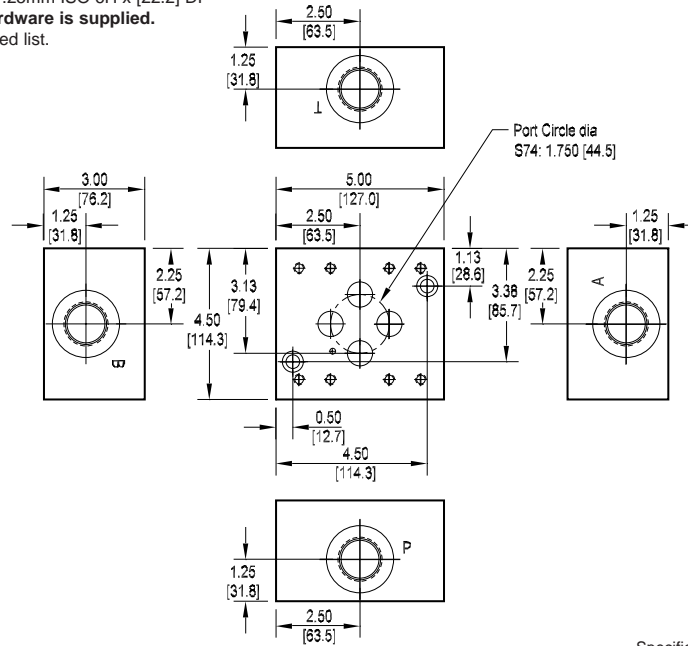

Daman S74 Servo Subplate 1.750 Port Circle

Side Ported Subplate

Valve mtg: UNF 0.31-24 x 0.88 DP or
Metric M8-1.25mm ISO 6H x [22.2] DP
Subplate mounting hardware is supplied.
See page 102 for itemized list.