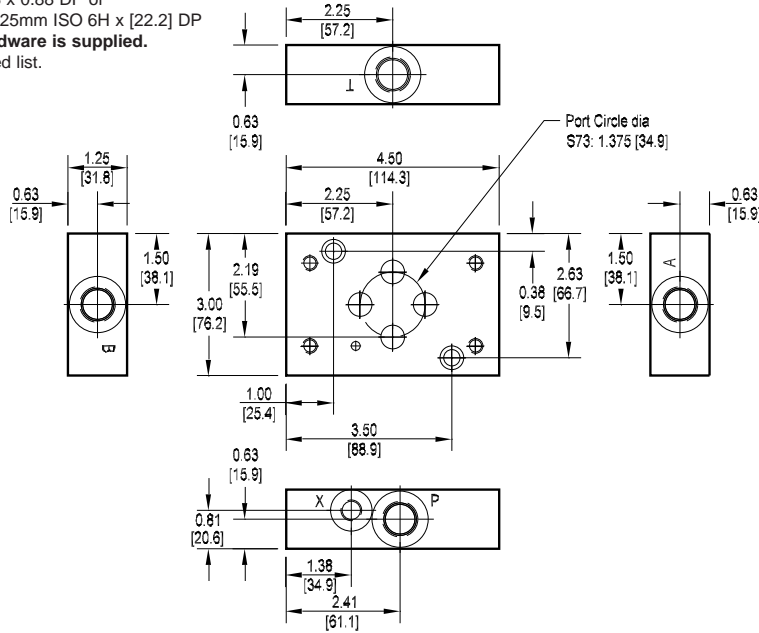

## Daman S73 Servo Subplate

### 1.375 Port Circle

#### Side Ported Subplate

Valve mtg: UNC 0.31-18 x 0.88 DP or  
Metric M8-1.25mm ISO 6H x [22.2] DP  
Subplate mounting hardware is supplied.  
See page 102 for itemized list.

Specifications, descriptions, and dimensional data are subject to correction or change without notice or incurring obligation.