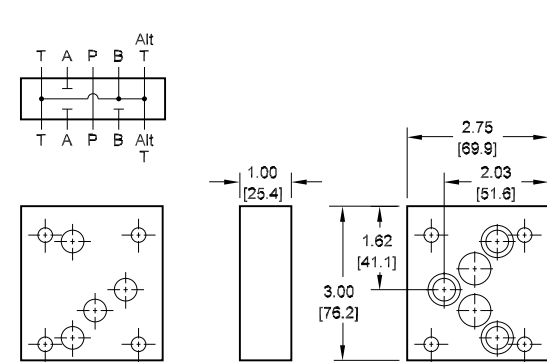

L Port Tapping Plate

Tapping Plate interface seal kit is supplied.
See page 124 for itemized list.

Specifications, descriptions, and dimensional data are subject to correction or change without notice or incurring obligation.

Ordering Information

6

D05 Tapping Plates

Spot Drilled Tapping Plate

Tapping Plate interface seal kit is supplied.
See page 124 for itemized list.

B to T vent Tapping Plate

Tapping Plate interface seal kit is supplied.
See page 124 for itemized list.

Specifications, descriptions, and dimensional data are subject to correction or change without notice or incurring obligation.

6 Ordering Information

D05 Tapping Plates

D05 Two Station Tapping Plate

A₁ common to A₂, B₁ common to B₂

Tapping Plate interface seal kit is supplied.

See page 124 for itemized list.

Specifications, descriptions, and dimensional data are subject to correction or change without notice or incurring obligation.