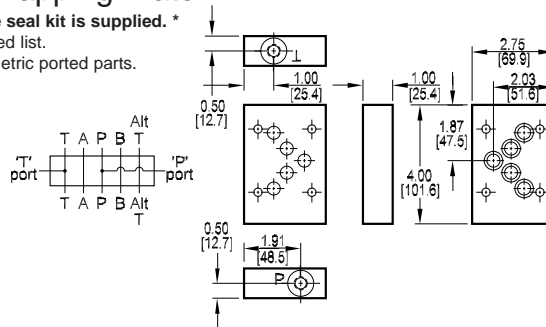

D05 Tapping Plates

P and T Port Tapping Plate

Tapping Plate interface seal kit is supplied. *
See page 124 for itemized list.
* Plug not supplied on metric ported parts.

A and B Port Tapping Plate

Tapping Plate interface seal kit is supplied. *
See page 124 for itemized list.
* Plug not supplied on metric ported parts.

L Port Tapping Plate

Tapping Plate interface seal kit is supplied.
See page 124 for itemized list.

Specifications, descriptions, and dimensional data are subject to correction or change without notice or incurring obligation.

Ordering Information

6

D05 Tapping Plates

Spot Drilled Tapping Plate

Tapping Plate interface seal kit is supplied.
See page 124 for itemized list.

B to T vent Tapping Plate

Tapping Plate interface seal kit is supplied.
See page 124 for itemized list.

Specifications, descriptions, and dimensional data are subject to correction or change without notice or incurring obligation.

6 Ordering Information

D05 Tapping Plates

D05 Two Station Tapping Plate

A₁ common to A₂, B₁ common to B₂