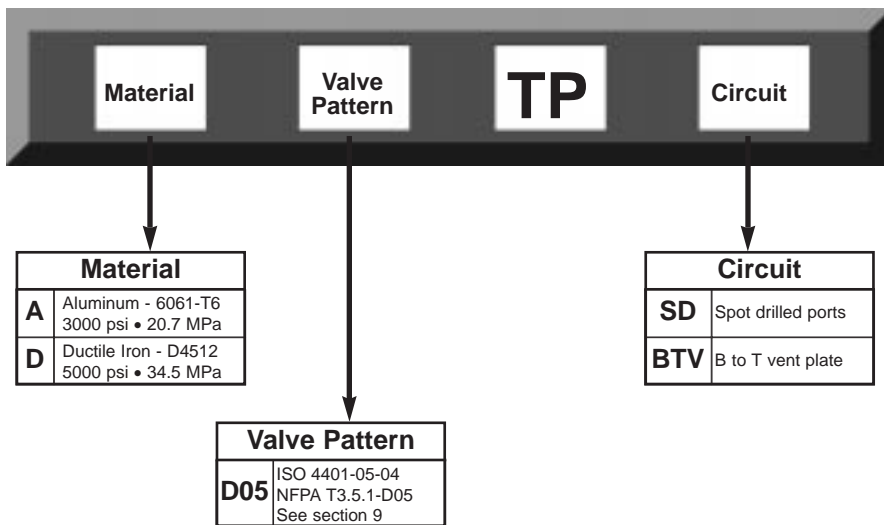

L Port Tapping Plate

Tapping Plate interface seal kit is supplied.
See page 124 for itemized list.

Specifications, descriptions, and dimensional data are subject to correction or change without notice or incurring obligation.

Ordering Information

6

D05 Tapping Plates

Spot Drilled Tapping Plate

Tapping Plate interface seal kit is supplied.
See page 124 for itemized list.

B to T vent Tapping Plate

Tapping Plate interface seal kit is supplied.
See page 124 for itemized list.

Specifications, descriptions, and dimensional data are subject to correction or change without notice or incurring obligation.

6 Ordering Information

D05 Tapping Plates

D05 Two Station Tapping Plate

A₁ common to A₂, B₁ common to B₂

Tapping Plate interface seal kit is supplied.

See page 124 for itemized list.

Specifications, descriptions, and dimensional data are subject to correction or change without notice or incurring obligation.