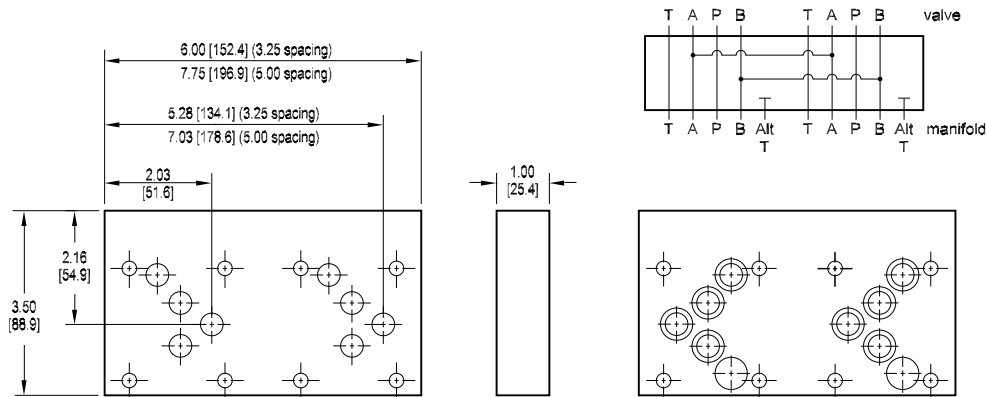

Ordering Information

6

D05 Tapping Plates

Spot Drilled Tapping Plate

Tapping Plate interface seal kit is supplied.
See page 124 for itemized list.

B to T vent Tapping Plate

Tapping Plate interface seal kit is supplied.
See page 124 for itemized list.

Specifications, descriptions, and dimensional data are subject to correction or change without notice or incurring obligation.

6 Ordering Information

D05 Tapping Plates

D05 Two Station Tapping Plate

A₁ common to A₂, B₁ common to B₂

Tapping Plate interface seal kit is supplied.

See page 124 for itemized list.

Specifications, descriptions, and dimensional data are subject to correction or change without notice or incurring obligation.