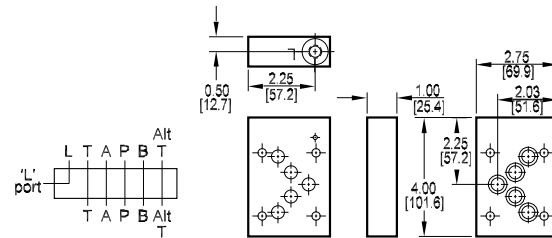

D05 Tapping Plates

P and T Port Tapping Plate

Tapping Plate interface seal kit is supplied. *
See page 124 for itemized list.
* Plug not supplied on metric ported parts.

A and B Port Tapping Plate

Tapping Plate interface seal kit is supplied. *
See page 124 for itemized list.
* Plug not supplied on metric ported parts.

L Port Tapping Plate

Tapping Plate interface seal kit is supplied.
See page 124 for itemized list.

Specifications, descriptions, and dimensional data are subject to correction or change without notice or incurring obligation.

Ordering Information

6

D05 Tapping Plates

Spot Drilled Tapping Plate

Tapping Plate interface seal kit is supplied.
See page 124 for itemized list.

B to T vent Tapping Plate

Tapping Plate interface seal kit is supplied.
See page 124 for itemized list.

Specifications, descriptions, and dimensional data are subject to correction or change without notice or incurring obligation.

6 Ordering Information

D05 Tapping Plates

D05 Two Station Tapping Plate

A₁ common to A₂, B₁ common to B₂