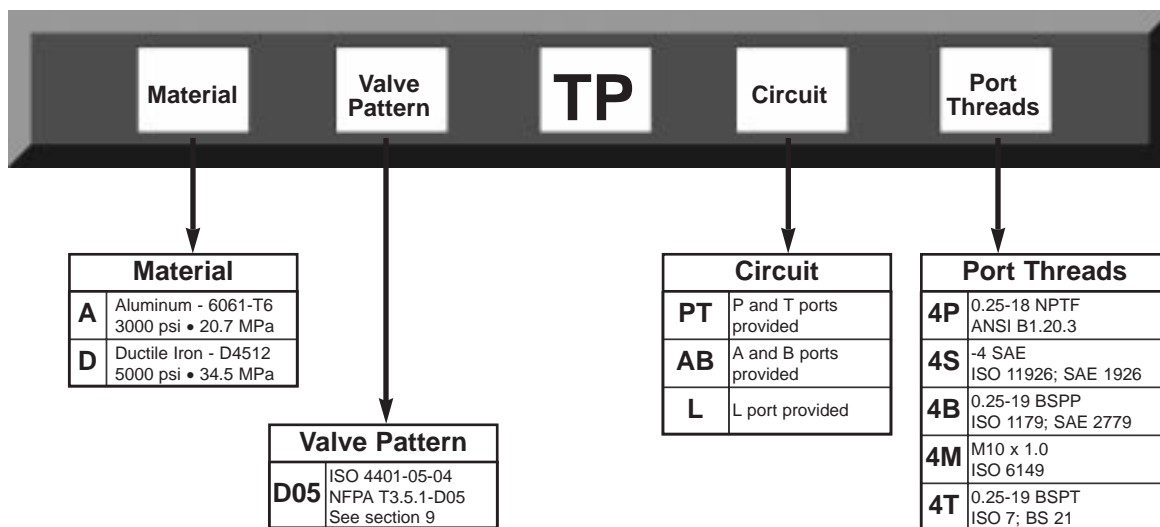

D05 Tapping Plates

P and T Port Tapping Plate

Tapping Plate interface seal kit is supplied. *
See page 124 for itemized list.
* Plug not supplied on metric ported parts.

A and B Port Tapping Plate

Tapping Plate interface seal kit is supplied. *
See page 124 for itemized list.
* Plug not supplied on metric ported parts.

L Port Tapping Plate

Tapping Plate interface seal kit is supplied.
See page 124 for itemized list.

Specifications, descriptions, and dimensional data are subject to correction or change without notice or incurring obligation.

Ordering Information

6

D05 Tapping Plates

Spot Drilled Tapping Plate

Tapping Plate interface seal kit is supplied.
See page 124 for itemized list.

B to T vent Tapping Plate

Tapping Plate interface seal kit is supplied.
See page 124 for itemized list.

Tapping Plate interface seal kit is supplied.

See page 124 for itemized list.

Specifications, descriptions, and dimensional data are subject to correction or change without notice or incurring obligation.