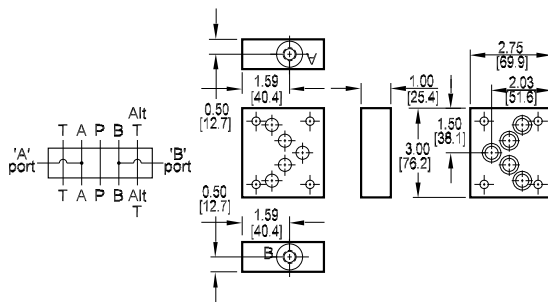

D05 Tapping Plates

P and T Port Tapping Plate

Tapping Plate interface seal kit is supplied. *
See page 124 for itemized list.
* Plug not supplied on metric ported parts.

A and B Port Tapping Plate

Tapping Plate interface seal kit is supplied. *
See page 124 for itemized list.
* Plug not supplied on metric ported parts.

L Port Tapping Plate

Tapping Plate interface seal kit is supplied.
See page 124 for itemized list.

Specifications, descriptions, and dimensional data are subject to correction or change without notice or incurring obligation.

Ordering Information

6

D05 Tapping Plates

Spot Drilled Tapping Plate

Tapping Plate interface seal kit is supplied.
See page 124 for itemized list.

B to T vent Tapping Plate

Tapping Plate interface seal kit is supplied.
See page 124 for itemized list.

Specifications, descriptions, and dimensional data are subject to correction or change without notice or incurring obligation.

6 Ordering Information

D05 Tapping Plates

D05 Two Station Tapping Plate

A₁ common to A₂, B₁ common to B₂