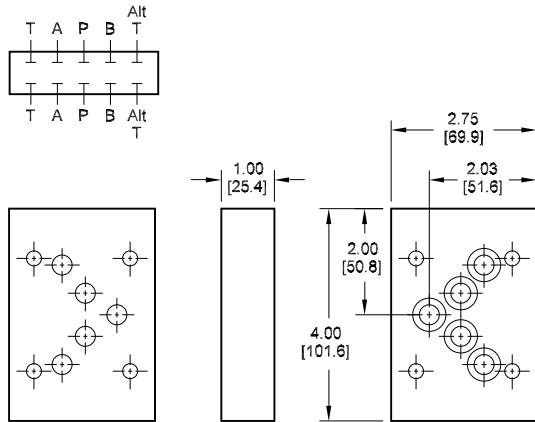

L Port Tapping Plate

Tapping Plate interface seal kit is supplied.
See page 124 for itemized list.

Specifications, descriptions, and dimensional data are subject to correction or change without notice or incurring obligation.

Ordering Information

6

D05 Tapping Plates

Spot Drilled Tapping Plate

Tapping Plate interface seal kit is supplied.
See page 124 for itemized list.

B to T vent Tapping Plate

Tapping Plate interface seal kit is supplied.
See page 124 for itemized list.

Specifications, descriptions, and dimensional data are subject to correction or change without notice or incurring obligation.

6 Ordering Information

D05 Tapping Plates

D05 Two Station Tapping Plate

A₁ common to A₂, B₁ common to B₂

Tapping Plate interface seal kit is supplied.

See page 124 for itemized list.

Specifications, descriptions, and dimensional data are subject to correction or change without notice or incurring obligation.