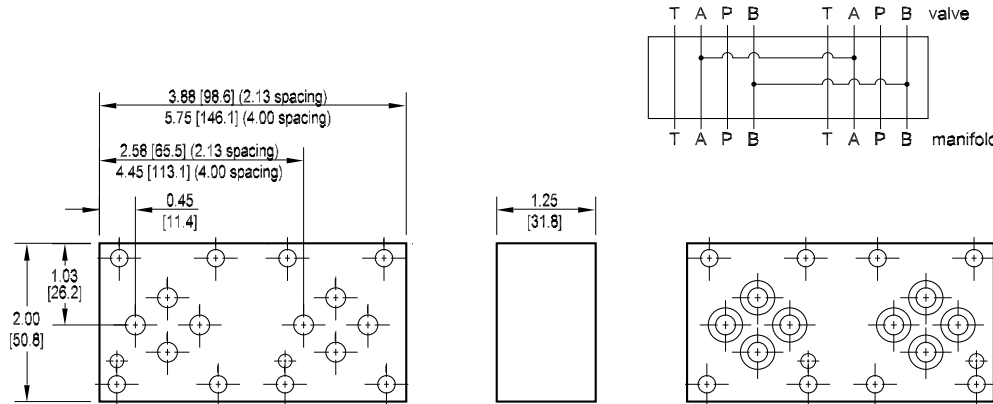

B to T vent Tapping Plate

Tapping Plate interface seal kit is supplied.
See page 124 for itemized list.

Specifications, descriptions, and dimensional data are subject to correction or change without notice or incurring obligation.

6

Ordering Information

D03 Tapping Plates

D03 Two Station Tapping Plate

A₁ common to A₂, B₁ common to B₂

Tapping Plate interface seal kit is supplied.
See page 124 for itemized list.

Specifications, descriptions, and dimensional data are subject to correction or change without notice or incurring obligation.