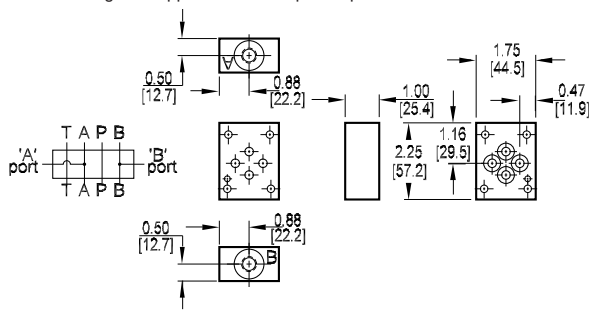

D03 Tapping Plates

P and T Port Tapping Plate

Tapping Plate interface seal kit is supplied. *
See page 124 for itemized list.
* Plug not supplied on metric ported parts.

A and B Port Tapping Plate

Tapping Plate interface seal kit is supplied. *
See page 124 for itemized list.
* Plug not supplied on metric ported parts.

L Port Tapping Plate

Tapping Plate interface seal kit is supplied.
See page 124 for itemized list.

Specifications, descriptions, and dimensional data are subject to correction or change without notice or incurring obligation.

6 Ordering Information

D03 Tapping Plates

Orifice Tapping Plate

Tapping Plate interface seal kit is supplied.
See page 124 for itemized list.

Spot Drilled Tapping Plate

Tapping Plate interface seal kit is supplied.
See page 124 for itemized list.

6

Ordering Information

D03 Tapping Plates

D03 Two Station Tapping Plate

A₁ common to A₂, B₁ common to B₂

Tapping Plate interface seal kit is supplied.
See page 124 for itemized list.

Specifications, descriptions, and dimensional data are subject to correction or change without notice or incurring obligation.