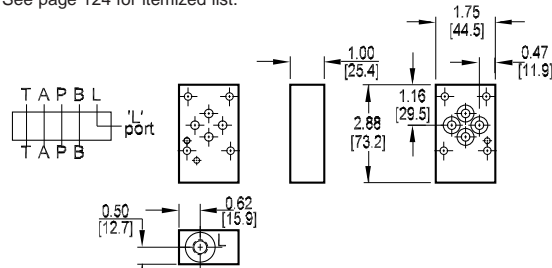

D03 Tapping Plates

P and T Port Tapping Plate

Tapping Plate interface seal kit is supplied. *
See page 124 for itemized list.
* Plug not supplied on metric ported parts.

A and B Port Tapping Plate

Tapping Plate interface seal kit is supplied. *
See page 124 for itemized list.
* Plug not supplied on metric ported parts.

L Port Tapping Plate

Tapping Plate interface seal kit is supplied.
See page 124 for itemized list.

Specifications, descriptions, and dimensional data are subject to correction or change without notice or incurring obligation.

6 Ordering Information

D03 Tapping Plates

Orifice Tapping Plate

Tapping Plate interface seal kit is supplied.
See page 124 for itemized list.

Spot Drilled Tapping Plate

Tapping Plate interface seal kit is supplied.
See page 124 for itemized list.

6

Ordering Information

D03 Tapping Plates

D03 Two Station Tapping Plate

A₁ common to A₂, B₁ common to B₂

Tapping Plate interface seal kit is supplied.
See page 124 for itemized list.

Specifications, descriptions, and dimensional data are subject to correction or change without notice or incurring obligation.