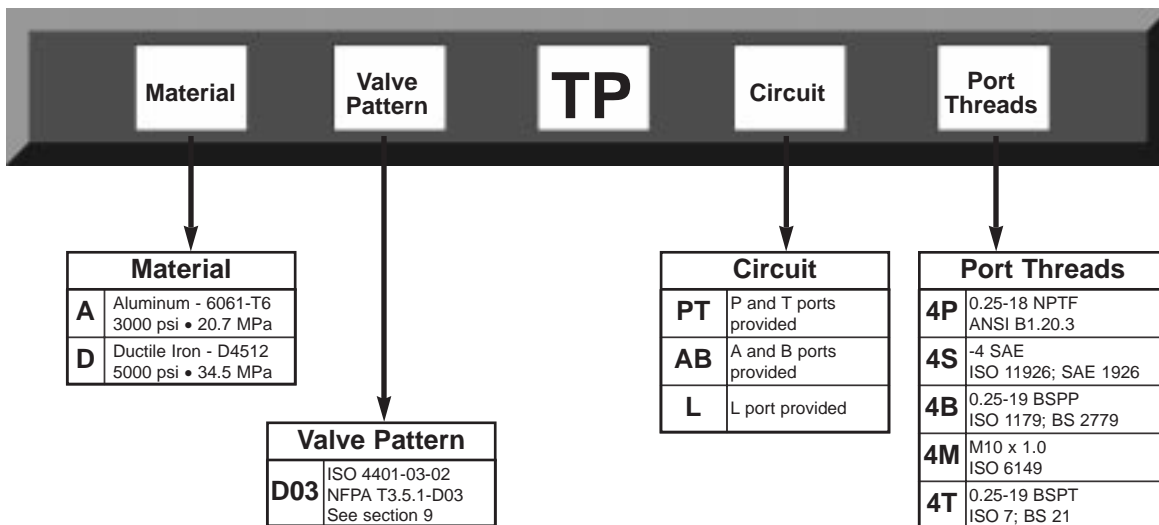

D03 Tapping Plates

P and T Port Tapping Plate

Tapping Plate interface seal kit is supplied. *
See page 124 for itemized list.
* Plug not supplied on metric ported parts.

A and B Port Tapping Plate

Tapping Plate interface seal kit is supplied. *
See page 124 for itemized list.
* Plug not supplied on metric ported parts.

L Port Tapping Plate

Tapping Plate interface seal kit is supplied.
See page 124 for itemized list.

Specifications, descriptions, and dimensional data are subject to correction or change without notice or incurring obligation.

6 Ordering Information

D03 Tapping Plates

Orifice Tapping Plate

Tapping Plate interface seal kit is supplied.
See page 124 for itemized list.

Spot Drilled Tapping Plate

Tapping Plate interface seal kit is supplied.
See page 124 for itemized list.

6

Ordering Information

D03 Tapping Plates

D03 Two Station Tapping Plate

A₁ common to A₂, B₁ common to B₂

Tapping Plate interface seal kit is supplied.
See page 124 for itemized list.

Specifications, descriptions, and dimensional data are subject to correction or change without notice or incurring obligation.