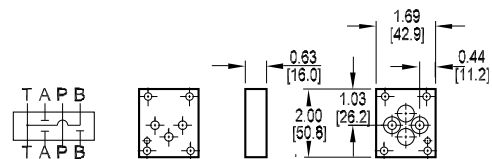

6 Ordering Information

D03 Tapping Plates

Orifice Tapping Plate

Tapping Plate interface seal kit is supplied.
See page 124 for itemized list.

Spot Drilled Tapping Plate

Tapping Plate interface seal kit is supplied.
See page 124 for itemized list.

B to T vent Tapping Plate

Tapping Plate interface seal kit is supplied.
See page 124 for itemized list.

Specifications, descriptions, and dimensional data are subject to correction or change without notice or incurring obligation.