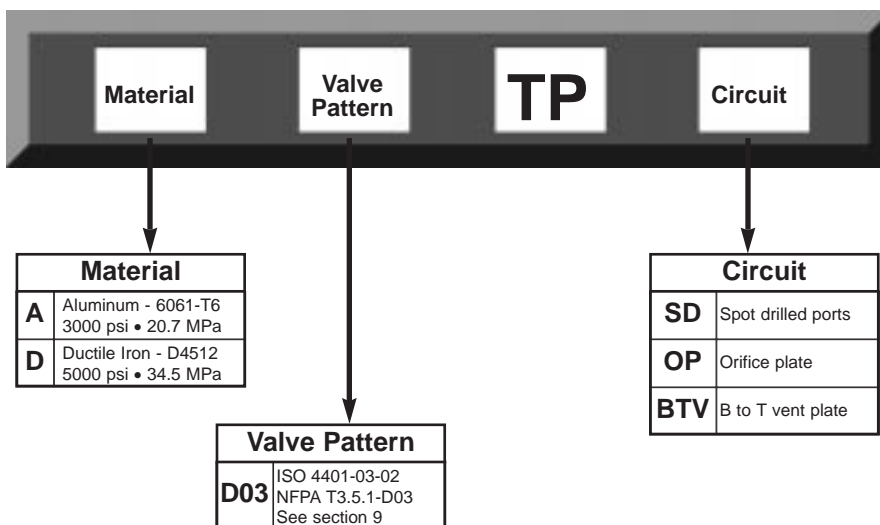

L Port Tapping Plate

Tapping Plate interface seal kit is supplied.
See page 124 for itemized list.

Specifications, descriptions, and dimensional data are subject to correction or change without notice or incurring obligation.

6 Ordering Information

D03 Tapping Plates

Orifice Tapping Plate

Tapping Plate interface seal kit is supplied.
See page 124 for itemized list.

Spot Drilled Tapping Plate

Tapping Plate interface seal kit is supplied.
See page 124 for itemized list.

B to T vent Tapping Plate

Tapping Plate interface seal kit is supplied.
See page 124 for itemized list.

Specifications, descriptions, and dimensional data are subject to correction or change without notice or incurring obligation.

6

Ordering Information

D03 Tapping Plates

D03 Two Station Tapping Plate

A₁ common to A₂, B₁ common to B₂

Tapping Plate interface seal kit is supplied.
See page 124 for itemized list.

Specifications, descriptions, and dimensional data are subject to correction or change without notice or incurring obligation.