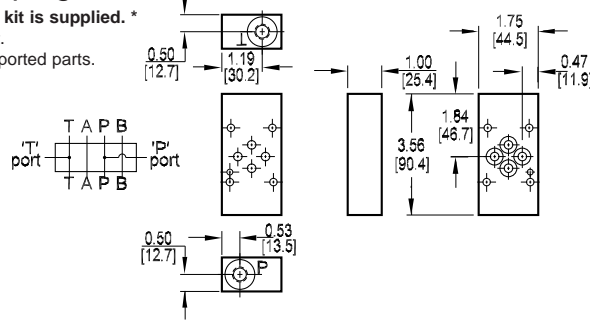

D03 Tapping Plates

P and T Port Tapping Plate

Tapping Plate interface seal kit is supplied. *
See page 124 for itemized list.
* Plug not supplied on metric ported parts.

A and B Port Tapping Plate

Tapping Plate interface seal kit is supplied. *
See page 124 for itemized list.
* Plug not supplied on metric ported parts.

L Port Tapping Plate

Tapping Plate interface seal kit is supplied.
See page 124 for itemized list.

Specifications, descriptions, and dimensional data are subject to correction or change without notice or incurring obligation.

6 Ordering Information

D03 Tapping Plates

Orifice Tapping Plate

Tapping Plate interface seal kit is supplied.
See page 124 for itemized list.

Spot Drilled Tapping Plate

Tapping Plate interface seal kit is supplied.
See page 124 for itemized list.

6

Ordering Information

D03 Tapping Plates

D03 Two Station Tapping Plate

A₁ common to A₂, B₁ common to B₂

Tapping Plate interface seal kit is supplied.
See page 124 for itemized list.

Specifications, descriptions, and dimensional data are subject to correction or change without notice or incurring obligation.