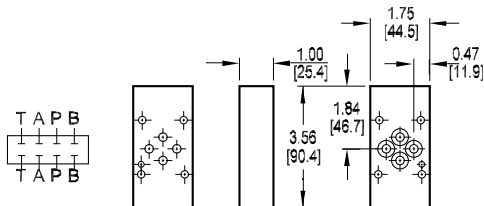

L Port Tapping Plate

Tapping Plate interface seal kit is supplied.
See page 124 for itemized list.

Specifications, descriptions, and dimensional data are subject to correction or change without notice or incurring obligation.

6 Ordering Information

D03 Tapping Plates

Orifice Tapping Plate

Tapping Plate interface seal kit is supplied.
See page 124 for itemized list.

Spot Drilled Tapping Plate

Tapping Plate interface seal kit is supplied.
See page 124 for itemized list.

B to T vent Tapping Plate

Tapping Plate interface seal kit is supplied.
See page 124 for itemized list.

Specifications, descriptions, and dimensional data are subject to correction or change without notice or incurring obligation.

6

Ordering Information

D03 Tapping Plates

D03 Two Station Tapping Plate

A₁ common to A₂, B₁ common to B₂

Tapping Plate interface seal kit is supplied.
See page 124 for itemized list.

Specifications, descriptions, and dimensional data are subject to correction or change without notice or incurring obligation.